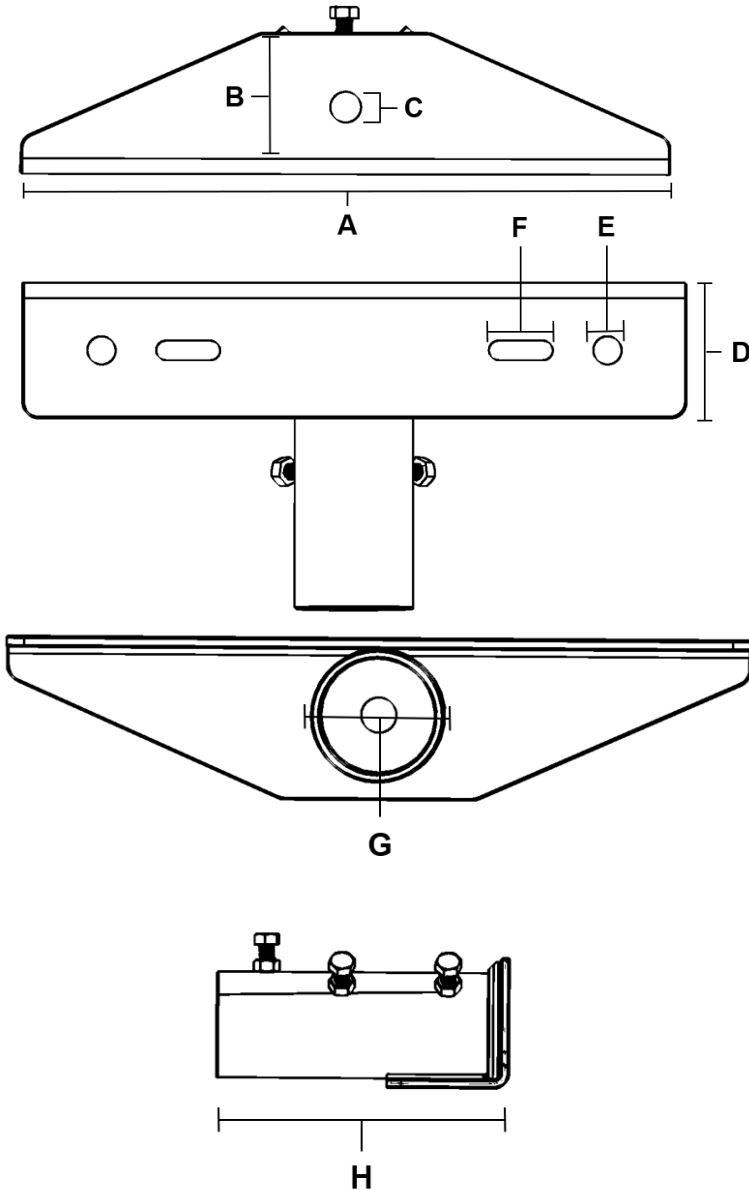

SPF

2-3/8" SLIPFITTER FOR FLOOD LIGHT

MATERIAL: Aluminum

EPA RATING: 0.3 ft²

MAXIMUM LOAD: 100 pounds

FINISH: Dark Bronze

COMPATIBILITY: **FL-3000A-A**

100W, 150W, 250W, and 520W Delta Flood
 250W, 520W Epsilon Flood
 80W, 160W, 320W, 480W, and 640W Explorer Flood
 40W, 60W Solar Neo Flood
 100W, 150W, 200W Haz Loc Flood

FL-4000A-A

1000W Epsilon Flood

DIMENSIONS

	FL-3000A-A	FL-4000A-A
A (in.)	16.25	18.0
B (in.)	3.75	3.75
C (in.)	0.75	0.75
D (in.)	3.0	3.5
E (in.)	0.75	0.75
F (in.)	1.56	N/A
G (in.)	2.65	2.65
H (in.)	8.0	8.0
Weight (lbs.)	9.5	12