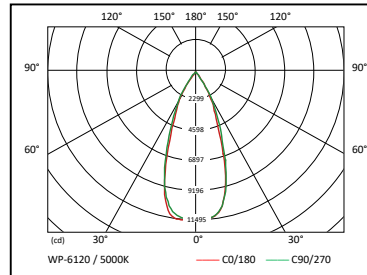

ORDERING GUIDE

SERIES	WATTAGE	BEAM ANGLE	CRI	CCT	FINISH	VOLTAGE
WP-6	080 80W 120 120W	M 60 DEGREE	7 ≥72	50 5000K	DB DARK BRONZE	U 100-277V

Rotatable Wall Pack

SPECIFICATIONS

LED SPECIFICATION			5000K		WEIGHT (lbs.)	CERTIFICATION
MODEL	WATTS	OPTIC	LUMENS	EFFICACY		
WP-6080	80	M	10,800	135 lm/W	12.4	UL
WP-6120	120	M	16,200	135 lm/W	12.4	UL

SPECIFICATION		VALUE
PERFORMANCE	Power Consumption (W)	80 / 120
	Lumens Delivered (lm)	10,800 - 16,200
	Efficacy (lm/W)	135
	CRI	≥72
	Color Temperature (K)	5000
	L70 Lumen Maintenance (hr)	50,000
ELECTRICAL	Power Factor	> 0.9
	Input Voltage	100-277V ~ 50/60 Hz
	Dimming	0-10V dimmable
	THD	< 0.2
	Dusk-to-Dawn Sensor	No
OPTICS	Beam Angle (°)	60
	Glare Shield	No
INSTALLATION	Standard Mount	Base plate direct mount to junction box
	Tilt	Each light module is 360° rotatable
CERTIFICATION	Certifications	UL
	IP	65
	Environment	Outdoor / Wet
	Ambient Operating Temperature	-20°C ~ +50°C / -4°F ~ +122°F
	Warranty	Limited (5) Year

Rotatable Wall Pack

DIMENSIONAL DRAWINGS

WP-6080 / WP-6120

PHOTOMETRICS

WP-6080

WP-6080 / 5000K		
H (m)	E (lk)	D (cm)
1	8737	1161
2	2005	2322
3	863	3483
4	477	4644
5	302	5805

WP-6120

WP-6120 / 5000K		
H (m)	E (lk)	D (cm)
1	13105	1161
2	3007	2322
3	1294	3484
4	715	4644
5	453	5804