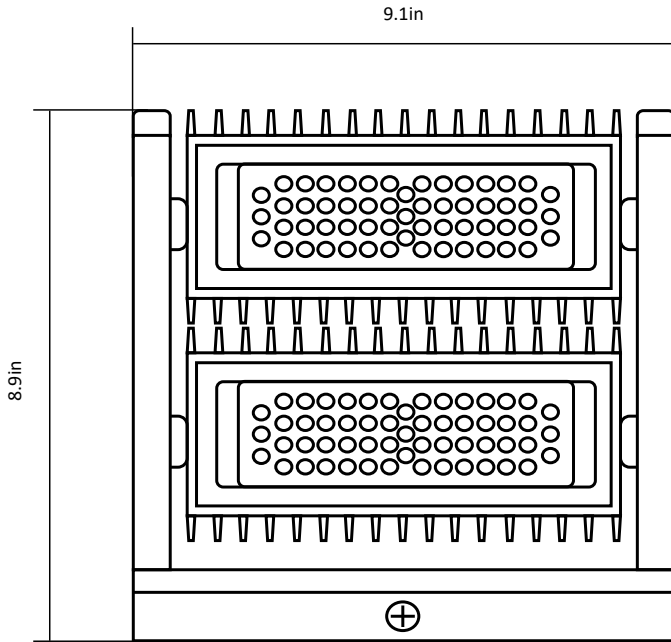

ORDERING GUIDE

SERIES	WATTAGE	BEAM ANGLE	CRI	CCT	FINISH	VOLTAGE
WP-6	080 80W 120 120W	M 60 DEGREE	7 ≥72	50 5000K	DB DARK BRONZE	U 100-277V

Rotatable Wall Pack

SPECIFICATIONS

LED SPECIFICATION			5000K		WEIGHT (lbs.)	CERTIFICATION
MODEL	WATTS	OPTIC	LUMENS	EFFICACY		
WP-6080	80	M	10,800	135 lm/W	12.4	UL
WP-6120	120	M	16,200	135 lm/W	12.4	UL

SPECIFICATION		VALUE
PERFORMANCE	Power Consumption (W)	80 / 120
	Lumens Delivered (lm)	10,800 - 16,200
	Efficacy (lm/W)	135
	CRI	≥72
	Color Temperature (K)	5000
	L70 Lumen Maintenance (hr)	50,000
ELECTRICAL	Power Factor	> 0.9
	Input Voltage	100-277V ~ 50/60 Hz
	Dimming	0-10V dimmable
	THD	< 0.2
	Dusk-to-Dawn Sensor	No
OPTICS	Beam Angle (°)	60
	Glare Shield	No
INSTALLATION	Standard Mount	Base plate direct mount to junction box
	Tilt	Each light module is 360° rotatable
CERTIFICATION	Certifications	UL
	IP	65
	Environment	Outdoor / Wet
	Ambient Operating Temperature	-20°C ~ +50°C / -4°F ~ +122°F
	Warranty	Limited (5) Year

Rotatable Wall Pack

DIMENSIONAL DRAWINGS

WP-6080 / WP-6120

PHOTOMETRICS

WP-6080

WP-6080 / 5000K		
H (m)	E (lk)	D (cm)
1	8737	1161
2	2005	2322
3	863	3483
4	477	4644
5	302	5805

WP-6120

WP-6120 / 5000K		
H (m)	E (lk)	D (cm)
1	13105	1161
2	3007	2322
3	1294	3484
4	715	4644
5	453	5804