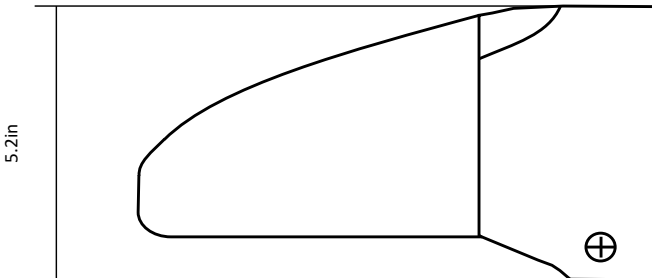

ORDERING GUIDE

SERIES	WATTAGE	BEAM ANGLE	CRI	CCT	FINISH	VOLTAGE
WP-6	080 80W 120 120W	M 60 DEGREE	7 ≥72	50 5000K	DB DARK BRONZE	U 100-277V

Rotatable Wall Pack

SPECIFICATIONS

LED SPECIFICATION			5000K		WEIGHT (lbs.)	CERTIFICATION
MODEL	WATTS	OPTIC	LUMENS	EFFICACY		
WP-6080	80	M	10,800	135 lm/W	12.4	UL
WP-6120	120	M	16,200	135 lm/W	12.4	UL

Rotatable Wall Pack

DIMENSIONAL DRAWINGS

WP-6080 / WP-6120

PHOTOMETRICS

WP-6080

WP-6080 / 5000K		
H (m)	E (lk)	D (cm)
1	8737	1161
2	2005	2322
3	863	3483
4	477	4644
5	302	5805

WP-6120

WP-6120 / 5000K		
H (m)	E (lk)	D (cm)
1	13105	1161
2	3007	2322
3	1294	3484
4	715	4644
5	453	5804