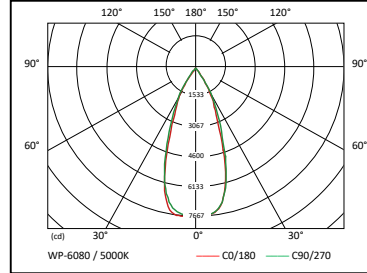

ORDERING GUIDE

SERIES	WATTAGE	BEAM ANGLE	CRI	CCT	FINISH	VOLTAGE
WP-6	080 80W 120 120W	M 60 DEGREE	7 ≥72	50 5000K	DB DARK BRONZE	U 100-277V

Rotatable Wall Pack

SPECIFICATIONS

LED SPECIFICATION			5000K		WEIGHT (lbs.)	CERTIFICATION
MODEL	WATTS	OPTIC	LUMENS	EFFICACY		
WP-6080	80	M	10,800	135 lm/W	12.4	UL
WP-6120	120	M	16,200	135 lm/W	12.4	UL

SPECIFICATION		VALUE
PERFORMANCE	Power Consumption (W)	80 / 120
	Lumens Delivered (lm)	10,800 - 16,200
	Efficacy (lm/W)	135
	CRI	≥72
	Color Temperature (K)	5000
	L70 Lumen Maintenance (hr)	50,000
ELECTRICAL	Power Factor	> 0.9
	Input Voltage	100-277V ~ 50/60 Hz
	Dimming	0-10V dimmable
	THD	< 0.2
	Dusk-to-Dawn Sensor	No
OPTICS	Beam Angle (°)	60
	Glare Shield	No
INSTALLATION	Standard Mount	Base plate direct mount to junction box
	Tilt	Each light module is 360° rotatable
CERTIFICATION	Certifications	UL
	IP	65
	Environment	Outdoor / Wet
	Ambient Operating Temperature	-20°C ~ +50°C / -4°F ~ +122°F
	Warranty	Limited (5) Year

Rotatable Wall Pack

DIMENSIONAL DRAWINGS

WP-6080 / WP-6120

PHOTOMETRICS

WP-6080

WP-6080 / 5000K		
H (m)	E (lk)	D (cm)
1	8737	1161
2	2005	2322
3	863	3483
4	477	4644
5	302	5805

WP-6120

WP-6120 / 5000K		
H (m)	E (lk)	D (cm)
1	13105	1161
2	3007	2322
3	1294	3484
4	715	4644
5	453	5804