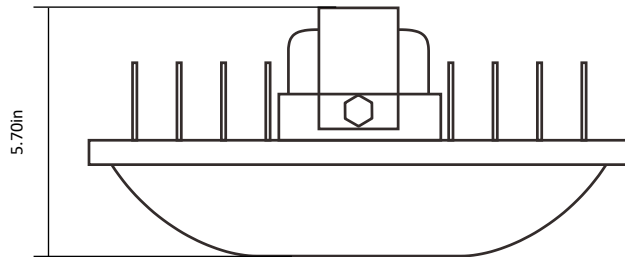

DELTA Square Low Bay

DIMENSIONAL DRAWINGS

LW-1040 & LW-1060 & LW-1080