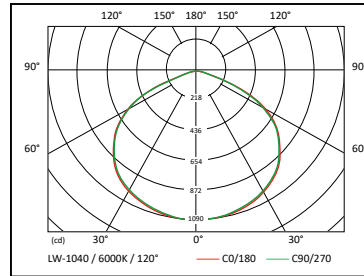

PHOTOMETRICS

LW-1040

LW-1040 / 6000K / 120°		
1	1087	330
2	278	661
3	124	992
4	70	1323
5	45	1654
H (m)	E (lx)	D (cm)