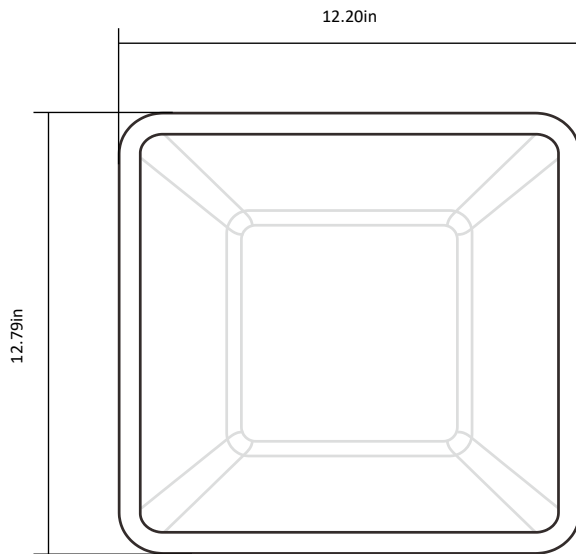

DELTA Square Low Bay

DIMENSIONAL DRAWINGS

LW-1040 & LW-1060 & LW-1080