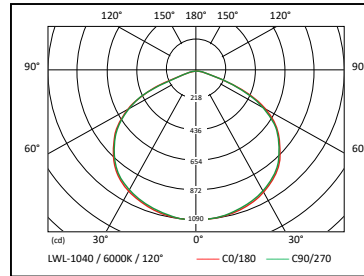

ORDERING GUIDE

SERIES	WATTAGE	BEAM ANGLE	CRI	LENS	CCT	FINISH	VOLTAGE
LWL-1	040 40W 060 60W 080 80W	WW 120 DEGREE	8 ≥80	C CLEAR F FROSTED	60 6000K	WHT WHITE	U 100-277V

DELTA Linear Low Bay

SPECIFICATIONS

LED SPECIFICATION			6000K		WEIGHT (lbs.)	CERTIFICATION		
MODEL	WATTS	DIFF.	LUMENS	EFFICACY				
LW-1040	39	CL	5,397	138 lm/W	7.28	CE		
		FR	4,597	118 lm/W				
LW-1060	60	CL	8,095	135 lm/W		7.28	CE	
		FR	6,896	115 lm/W				
LW-1080	77	CL	10,800	140 lm/W			7.28	CE
		FR	9,200	119 lm/W				

SPECIFICATION		VALUE
PERFORMANCE	Power Consumption (W)	39 / 60 / 77
	Lumens Delivered (lm)	4,597 - 10,800
	Efficacy (lm/W)	115 - 140
	CRI	≥80
	Color Temperature (K)	6000
	L70 Lumen Maintenance (hr)	50,000
ELECTRICAL	Power Factor	> 0.9
	Input Voltage	100-277V ~ 50/60 Hz
	Dimming	Non-dimmable
	THD	< 0.2
	Motion Sensor	No
OPTICS	Beam Angle (°)	120
	Lens Material	Polyacrylate lens in Clear or Matte finish
INSTALLATION	Standard Mount	Aluminum Yoke Mount
	Optional Mount	None
	Anti-Vibration Mount	No
	Tilt	160°+ Vertically
CERTIFICATION	Certifications	CE
	IP	65
	IK	07
	Environment	Indoor / Outdoor / Wet
	Ambient Operating Temperature	-25°C ~ +45°C / -13°F ~ +113°F
	Warranty	Limited (5) Year

DELTA Linear Low Bay

DIMENSIONAL DRAWINGS

LWL-1040 & LWL-1060 & LWL-1080

PHOTOMETRICS

LWL-1040

LWL-1060

LWL-1080