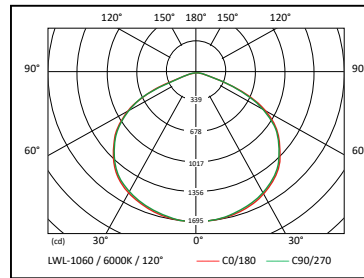

ORDERING GUIDE

SERIES	WATTAGE	BEAM ANGLE	CRI	LENS	CCT	FINISH	VOLTAGE
LWL-1	040 40W 060 60W 080 80W	WW 120 DEGREE	8 ≥80	C CLEAR F FROSTED	60 6000K	WHT WHITE	U 100-277V

DELTA Linear Low Bay

SPECIFICATIONS

LED SPECIFICATION			6000K		WEIGHT (lbs.)	CERTIFICATION		
MODEL	WATTS	DIFF.	LUMENS	EFFICACY				
LW-1040	39	CL	5,397	138 lm/W	7.28	CE		
		FR	4,597	118 lm/W				
LW-1060	60	CL	8,095	135 lm/W		7.28	CE	
		FR	6,896	115 lm/W				
LW-1080	77	CL	10,800	140 lm/W			7.28	CE
		FR	9,200	119 lm/W				

SPECIFICATION		VALUE
PERFORMANCE	Power Consumption (W)	39 / 60 / 77
	Lumens Delivered (lm)	4,597 - 10,800
	Efficacy (lm/W)	115 - 140
	CRI	≥80
	Color Temperature (K)	6000
	L70 Lumen Maintenance (hr)	50,000
ELECTRICAL	Power Factor	> 0.9
	Input Voltage	100-277V ~ 50/60 Hz
	Dimming	Non-dimmable
	THD	< 0.2
	Motion Sensor	No
OPTICS	Beam Angle (°)	120
	Lens Material	Polyacrylate lens in Clear or Matte finish
INSTALLATION	Standard Mount	Aluminum Yoke Mount
	Optional Mount	None
	Anti-Vibration Mount	No
	Tilt	160°+ Vertically
CERTIFICATION	Certifications	CE
	IP	65
	IK	07
	Environment	Indoor / Outdoor / Wet
	Ambient Operating Temperature	-25°C ~ +45°C / -13°F ~ +113°F
	Warranty	Limited (5) Year

DELTA Linear Low Bay

DIMENSIONAL DRAWINGS

LWL-1040 & LWL-1060 & LWL-1080

PHOTOMETRICS

LWL-1040

LWL-1060

LWL-1080