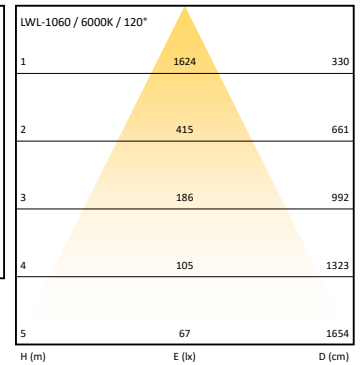

ORDERING GUIDE

SERIES	WATTAGE	BEAM ANGLE	CRI	LENS	CCT	FINISH	VOLTAGE
LWL-1	040 40W 060 60W 080 80W	WW 120 DEGREE	8 ≥80	C CLEAR F FROSTED	60 6000K	WHT WHITE	U 100-277V

DELTA Linear Low Bay

SPECIFICATIONS

LED SPECIFICATION			6000K		WEIGHT (lbs.)	CERTIFICATION		
MODEL	WATTS	DIFF.	LUMENS	EFFICACY				
LW-1040	39	CL	5,397	138 lm/W	7.28	CE		
		FR	4,597	118 lm/W				
LW-1060	60	CL	8,095	135 lm/W		7.28	CE	
		FR	6,896	115 lm/W				
LW-1080	77	CL	10,800	140 lm/W			7.28	CE
		FR	9,200	119 lm/W				

SPECIFICATION		VALUE
PERFORMANCE	Power Consumption (W)	39 / 60 / 77
	Lumens Delivered (lm)	4,597 - 10,800
	Efficacy (lm/W)	115 - 140
	CRI	≥80
	Color Temperature (K)	6000
	L70 Lumen Maintenance (hr)	50,000
ELECTRICAL	Power Factor	> 0.9
	Input Voltage	100-277V ~ 50/60 Hz
	Dimming	Non-dimmable
	THD	< 0.2
	Motion Sensor	No
OPTICS	Beam Angle (°)	120
	Lens Material	Polyacrylate lens in Clear or Matte finish
INSTALLATION	Standard Mount	Aluminum Yoke Mount
	Optional Mount	None
	Anti-Vibration Mount	No
	Tilt	160°+ Vertically
CERTIFICATION	Certifications	CE
	IP	65
	IK	07
	Environment	Indoor / Outdoor / Wet
	Ambient Operating Temperature	-25°C ~ +45°C / -13°F ~ +113°F
	Warranty	Limited (5) Year

DELTA Linear Low Bay

DIMENSIONAL DRAWINGS

LWL-1040 & LWL-1060 & LWL-1080

PHOTOMETRICS

LWL-1040

LWL-1060

LWL-1080