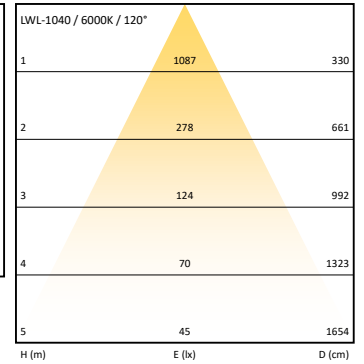

ORDERING GUIDE

SERIES	WATTAGE	BEAM ANGLE	CRI	LENS	CCT	FINISH	VOLTAGE
LWL-1	040 40W 060 60W 080 80W	WW 120 DEGREE	8 ≥80	C CLEAR F FROSTED	60 6000K	WHT WHITE	U 100-277V

DELTA Linear Low Bay

SPECIFICATIONS

LED SPECIFICATION			6000K		WEIGHT (lbs.)	CERTIFICATION		
MODEL	WATTS	DIFF.	LUMENS	EFFICACY				
LW-1040	39	CL	5,397	138 lm/W	7.28	CE		
		FR	4,597	118 lm/W				
LW-1060	60	CL	8,095	135 lm/W		7.28	CE	
		FR	6,896	115 lm/W				
LW-1080	77	CL	10,800	140 lm/W			7.28	CE
		FR	9,200	119 lm/W				

SPECIFICATION		VALUE
PERFORMANCE	Power Consumption (W)	39 / 60 / 77
	Lumens Delivered (lm)	4,597 - 10,800
	Efficacy (lm/W)	115 - 140
	CRI	≥80
	Color Temperature (K)	6000
	L70 Lumen Maintenance (hr)	50,000
ELECTRICAL	Power Factor	> 0.9
	Input Voltage	100-277V ~ 50/60 Hz
	Dimming	Non-dimmable
	THD	< 0.2
	Motion Sensor	No
OPTICS	Beam Angle (°)	120
	Lens Material	Polyacrylate lens in Clear or Matte finish
INSTALLATION	Standard Mount	Aluminum Yoke Mount
	Optional Mount	None
	Anti-Vibration Mount	No
	Tilt	160°+ Vertically
CERTIFICATION	Certifications	CE
	IP	65
	IK	07
	Environment	Indoor / Outdoor / Wet
	Ambient Operating Temperature	-25°C ~ +45°C / -13°F ~ +113°F
	Warranty	Limited (5) Year

DELTA Linear Low Bay

DIMENSIONAL DRAWINGS

LWL-1040 & LWL-1060 & LWL-1080

PHOTOMETRICS

LWL-1040

LWL-1060

LWL-1080