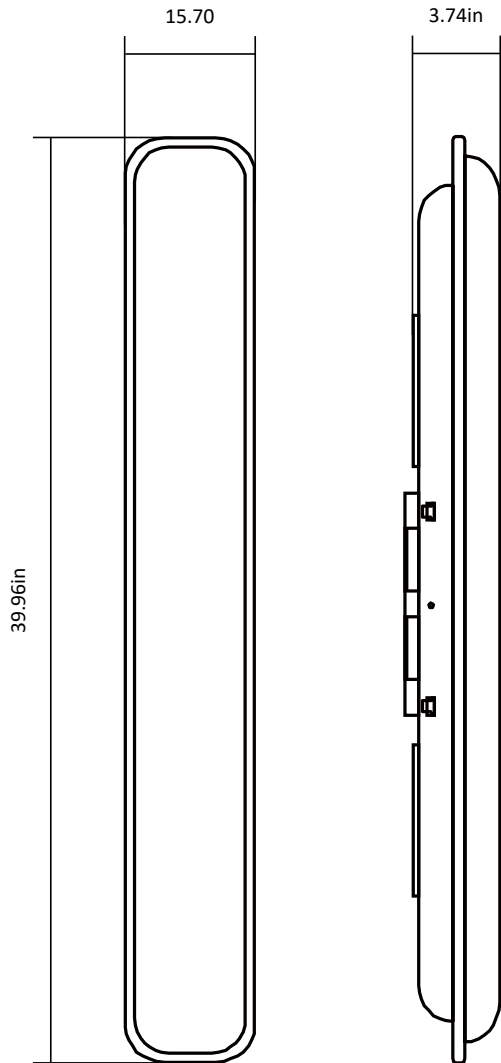

DELTA Linear Low Bay

FEATURES

- Durable die-cast aluminum housing
- Clear or Frosted Polyacrylate lens
- Wide lighting distribution
- Yoke Mount for Surface Mounting
- IP65 and IK07 rated
- Anti-corrosive finish to withstand harsh environments
- 5 Year Warranty

ORDERING GUIDE

SERIES	WATTAGE	BEAM ANGLE	CRI	LENS	CCT	FINISH	VOLTAGE
LWL-1	040 40W 060 60W 080 80W	WW 120 DEGREE	8 ≥80	C CLEAR F FROSTED	60 6000K	WHT WHITE	U 100-277V

DELTA Linear Low Bay

SPECIFICATIONS

LED SPECIFICATION			6000K		WEIGHT (lbs.)	CERTIFICATION		
MODEL	WATTS	DIFF.	LUMENS	EFFICACY				
LW-1040	39	CL	5,397	138 lm/W	7.28	CE		
		FR	4,597	118 lm/W				
LW-1060	60	CL	8,095	135 lm/W		7.28	CE	
		FR	6,896	115 lm/W				
LW-1080	77	CL	10,800	140 lm/W			7.28	CE
		FR	9,200	119 lm/W				

SPECIFICATION		VALUE
PERFORMANCE	Power Consumption (W)	39 / 60 / 77
	Lumens Delivered (lm)	4,597 - 10,800
	Efficacy (lm/W)	115 - 140
	CRI	≥80
	Color Temperature (K)	6000
	L70 Lumen Maintenance (hr)	50,000
ELECTRICAL	Power Factor	> 0.9
	Input Voltage	100-277V ~ 50/60 Hz
	Dimming	Non-dimmable
	THD	< 0.2
	Motion Sensor	No
OPTICS	Beam Angle (°)	120
	Lens Material	Polyacrylate lens in Clear or Matte finish
INSTALLATION	Standard Mount	Aluminum Yoke Mount
	Optional Mount	None
	Anti-Vibration Mount	No
	Tilt	160°+ Vertically
CERTIFICATION	Certifications	CE
	IP	65
	IK	07
	Environment	Indoor / Outdoor / Wet
	Ambient Operating Temperature	-25°C ~ +45°C / -13°F ~ +113°F
	Warranty	Limited (5) Year

DELTA Linear Low Bay

DIMENSIONAL DRAWINGS

LWL-1040 & LWL-1060 & LWL-1080

PHOTOMETRICS

LWL-1040

LWL-1060

LWL-1080