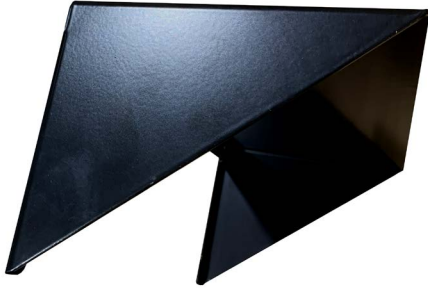

DELTA Flood Light

MOUNTING OPTIONS and ACCESSORIES

SHD - GLARE SHIELD

5 inch or 10 inch Shade available for all Delta Flood Light products. Aluminum shade helps focus light where you want it.