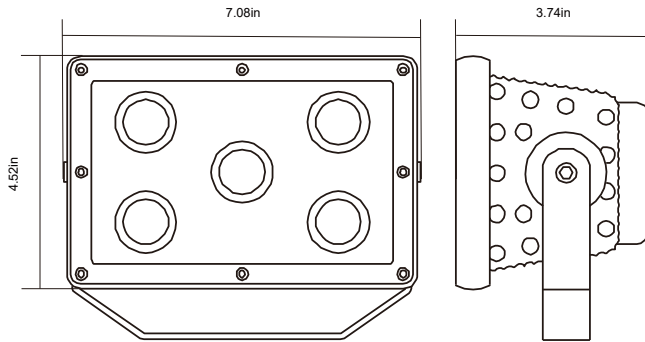

DELTA Flood Light

DIMENSIONAL DRAWINGS

FL-3030